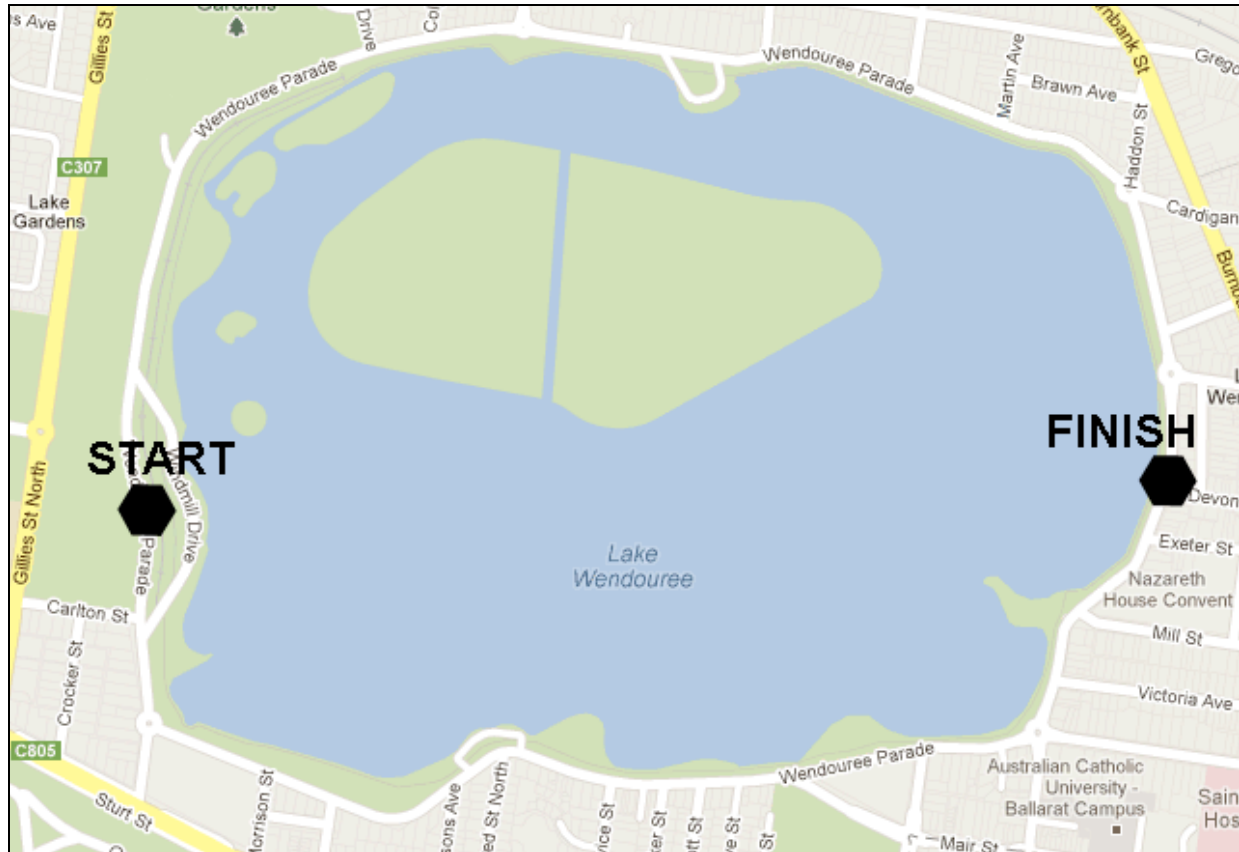

Presidents 3000m - Lake Wendouree

WAC
1
MAP

Presidents 3000m - Lake Wendouree

Location: Windmill Drive (near Community Playground), Lake Wendouree, Ballarat.