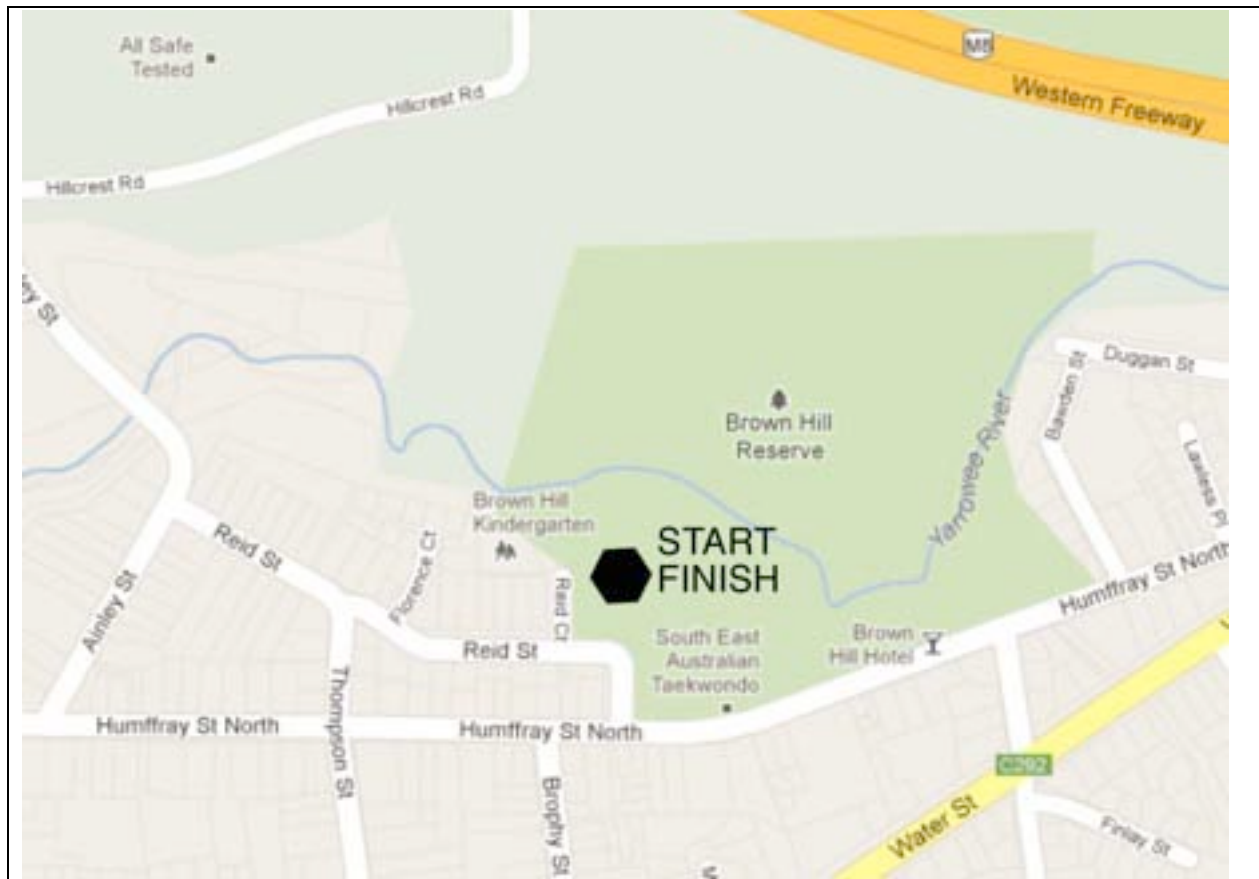

Eureka Challenge

WAC

6

MAP

Eureka Challenge

Location: Eureka Athletic Club, Progress Park, Reid Court, Brown Hill

Map references

- Drury's Ballarat Directory: 14 A2
- VicRoads: 255 T10