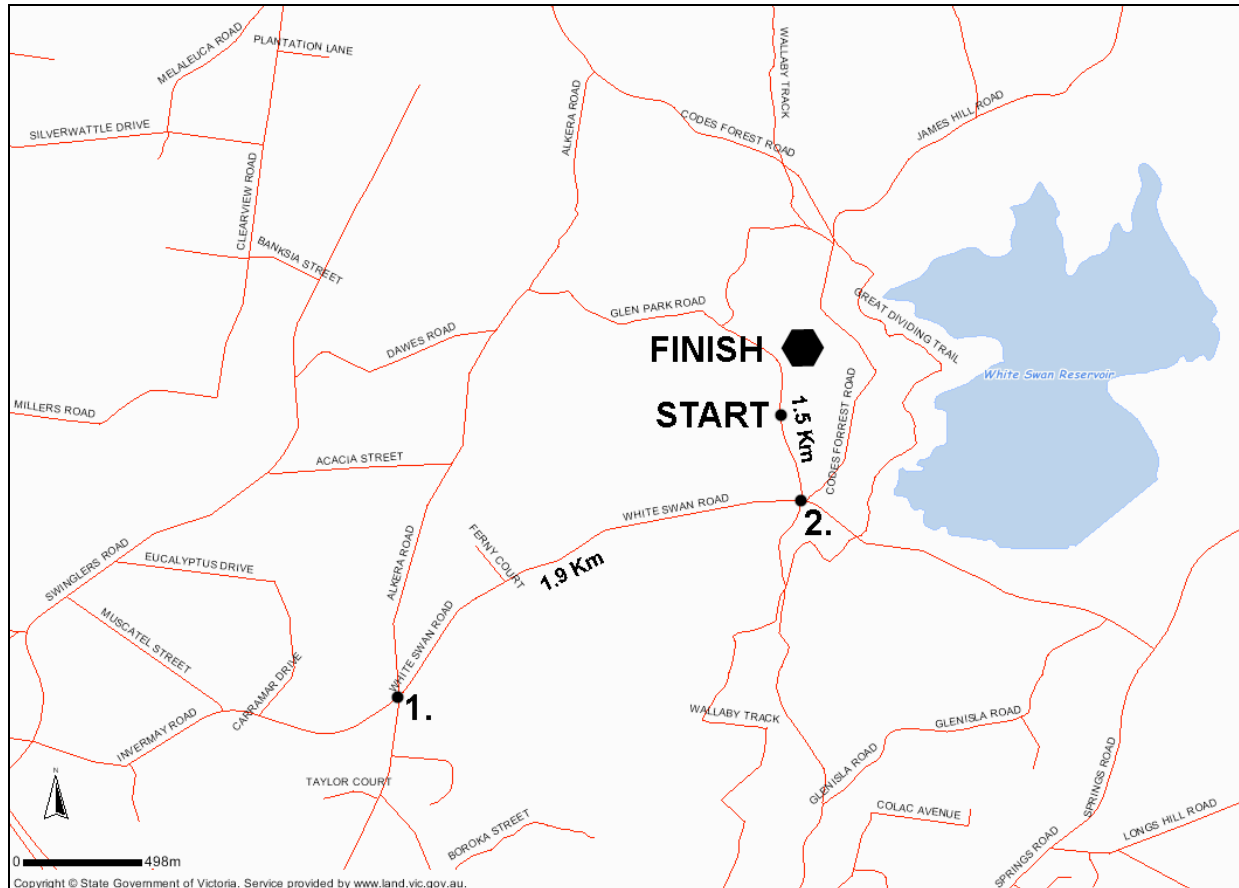

# Gudgeon 10 Km Championship

## Gudgeon 10 Km Championship

Location: Glen Park Road, Glen Park, White Swan area.

### Map references

- Ballarat Melways: page B166 ref H2
- VicRoads: page 76 ref G2

### Directions:

- From east end of Norman Street, turn left onto Doots Road.
- Cross over the top of the Western Fwy. Keep on Doots Rd. Keep to the left, and the road becomes Alkera Rd. At the top of the hill, continue past the water towers and down the hill to the intersection with White Swan Rd.
- (1) At stop sign, turn right onto White Swan Road. Go for 1.9 Km.
- (2) At “five ways” intersection, turn hard left onto Glen Park Road (there are two unsealed roads: Glen Park Rd is on the left, Codes Forest Rd is on the right.)
- Go for approximately 1.5km to the parking and finish area. (The 10 Km start line is about 500m from the finish line.)