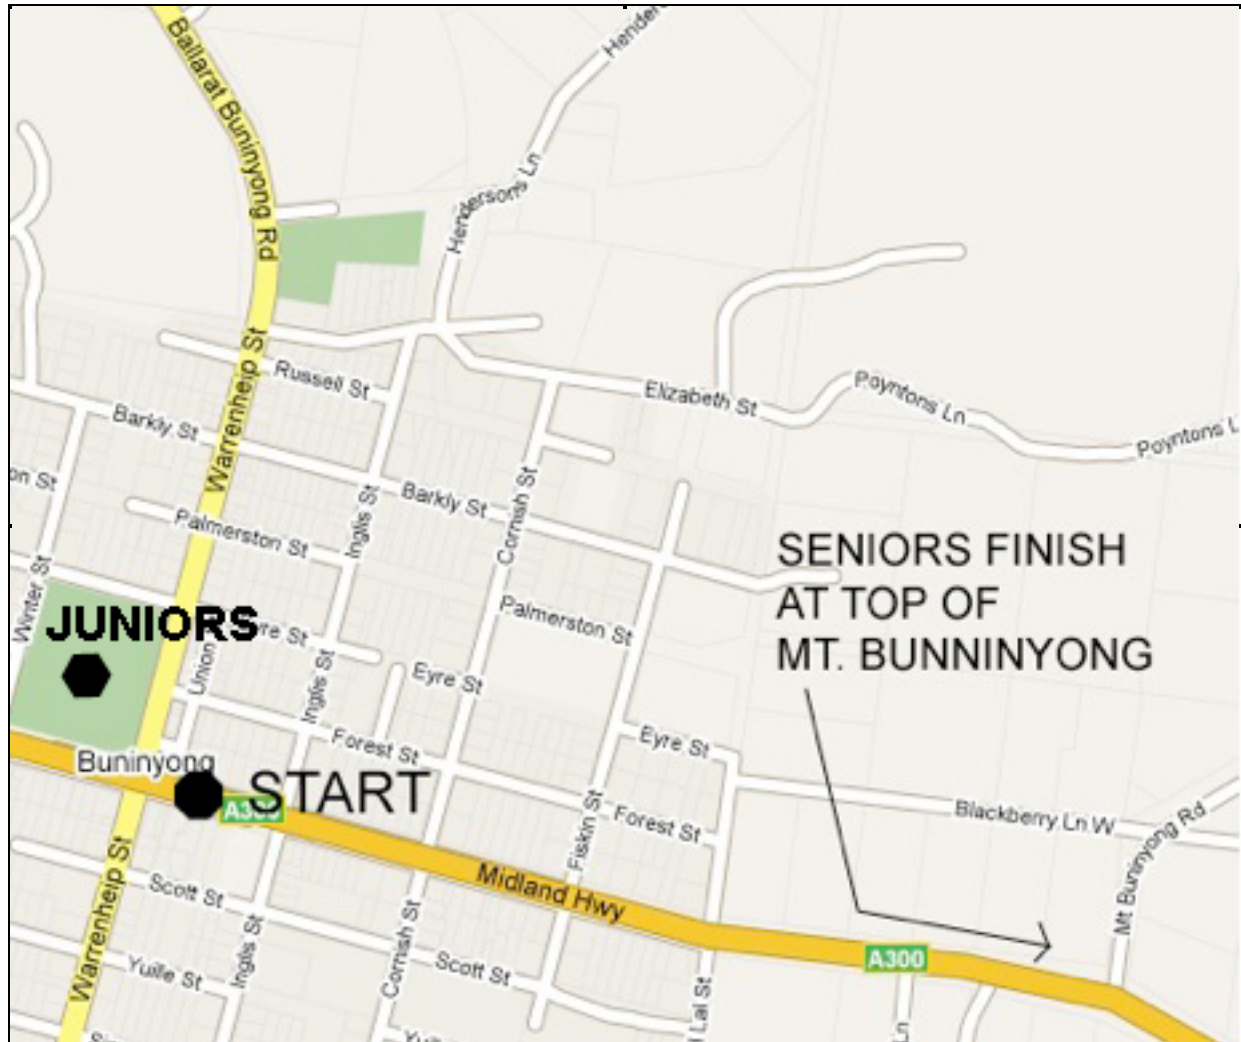

King & Queen of the Mountain

King & Queen of the Mountain

Seniors and Juniors Start Location: Midland Hwy (Learmonth St.) at Ballarat – Buninyong Rd. (Warrenheip St.) Buninyong.

Map references

- Drury's Ballarat Directory: 18 H3
- VicRoads: 260 D8

Seniors only finish at top of Mt Bunninyong.

Parking:

Available 1 car park behind shopping centre. Please be considerate to the local residents and other road users when parking.