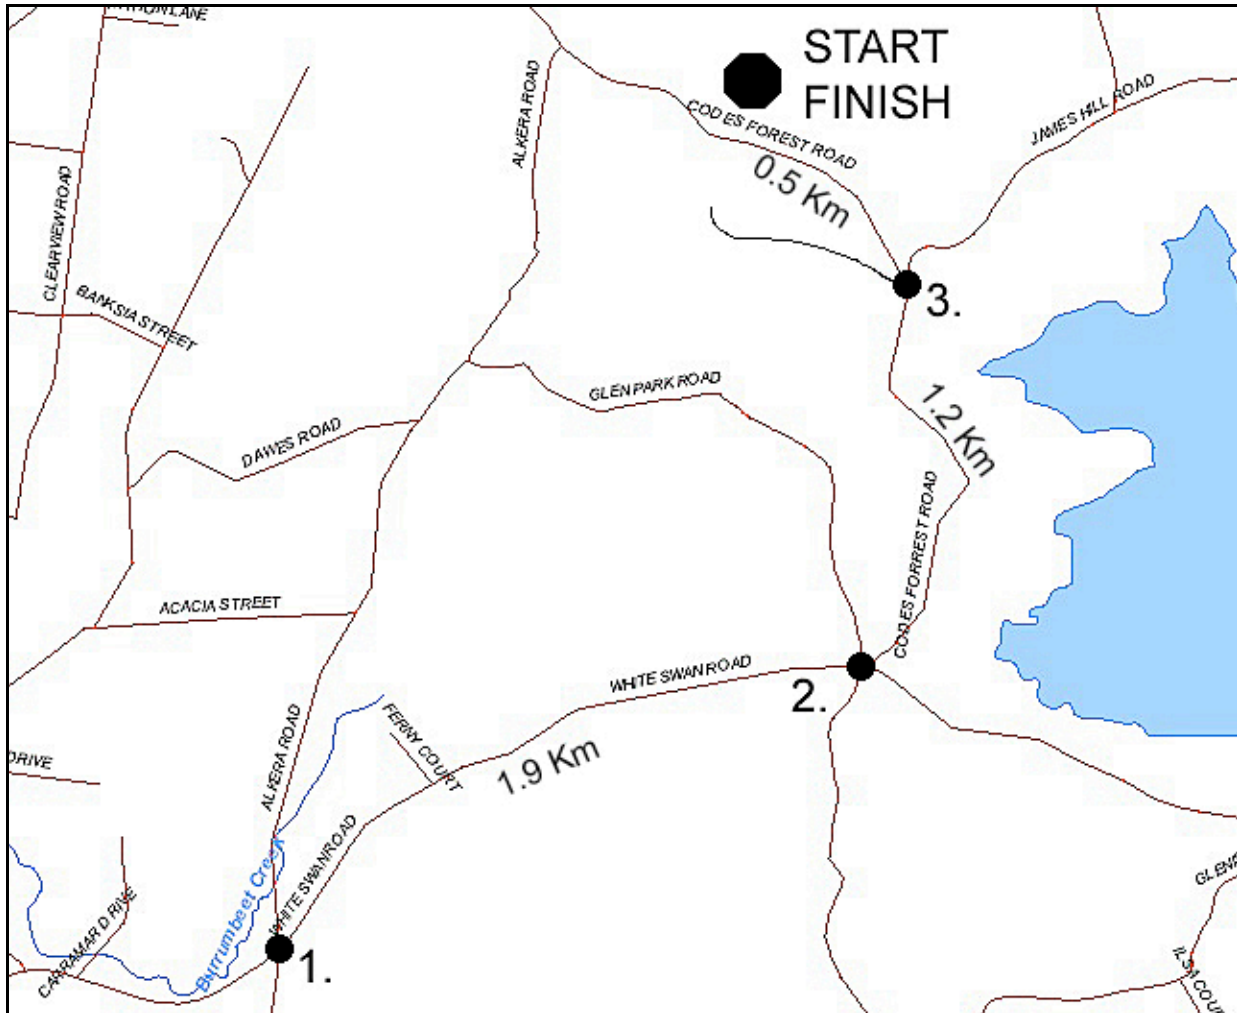

# White Swan Relay

## White Swan Relay

Location: Codes Forest Road, Glen Park, White Swan area.

Map references

- Drury's Ballarat Directory: 2 F6
- VicRoads: N/A

Directions:

- From east end of Norman Street, turn left onto Doots Road.
- Cross over the top of the Western Fwy. Keep on Doots Rd, and at top of hill veer left toward water towers onto Alkera Rd. Proceed to bottom of hill.
- (1) At stop sign, turn right onto White Swan Road. Go for 1.9 Km.
- (2) At "five ways" intersection, veer left onto Codes Forest Road (there are two unsealed roads, Codes Forest is marked with a sign post and is the one on the right.)
- Keep on Codes Forest Rd ignoring various side tracks. In 1.2 Km there is a three-way fork in the road
- (3). Codes Forest Rd is the center of the fork. Continue up hill for another approx 500m to start / finish.