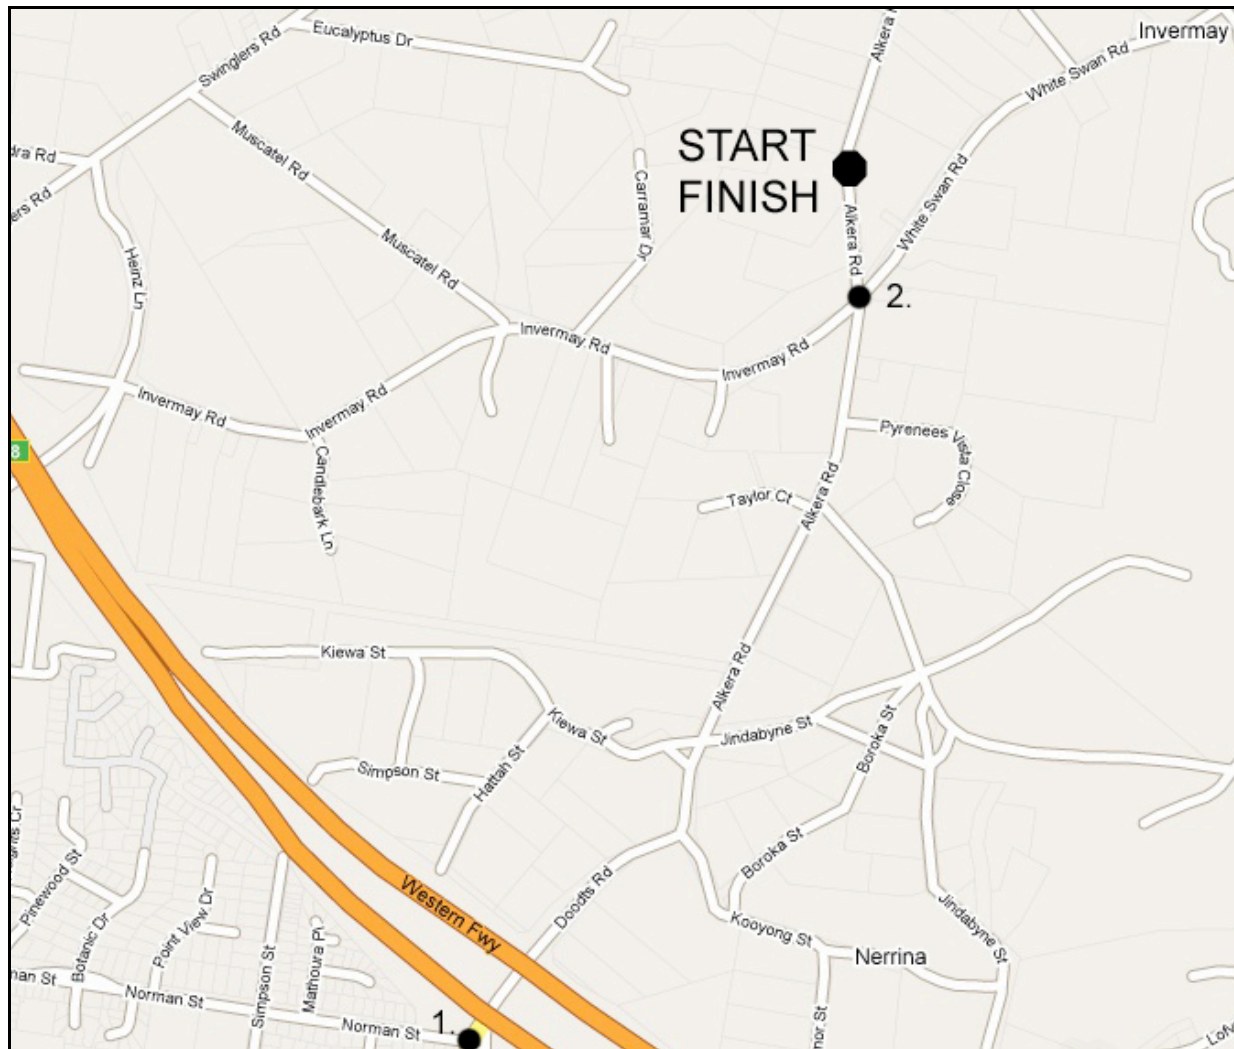

Seery & Assoc Handicap 10 Km

WAC
24
MAP

Seery & Assoc Handicap 10 Km

Location: Alkera Road, Invermay (just north of White Swan Road)

Map references

- Drury's Ballarat Directory: 10 C1
- VicRoads: 255 S4

Directions:

- (1) From east end of Norman Street, turn left onto Doots Road.
- Cross over the top of the Western Fwy. Keep on Doots Rd, and at top of hill veer left toward water towers onto Alkera Rd. Proceed to bottom of hill.
- (2) At the stop sign at Swan Hill Road, continue across White Swan Road (a slight dog leg to the right) and another 200m to start / finish.