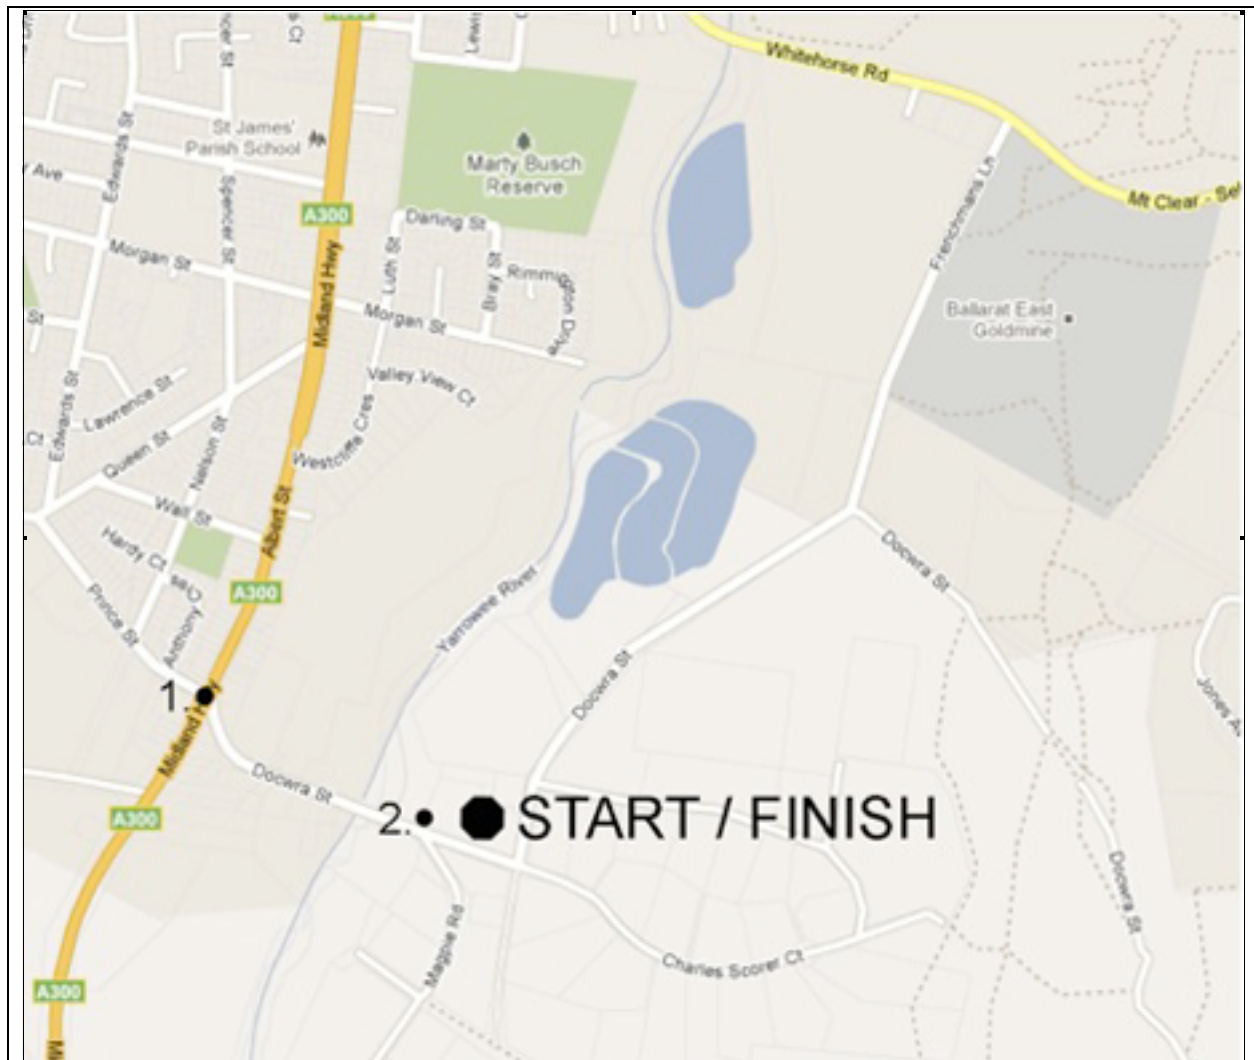

Ballarat Harrier's Challenge

WAC
27
MAP

Ballarat Harrier's Challenge 6.5 / 4.5 Km

Location: Magpie Primary School, Magpie.

Directions:

- From central Ballarat, travel south on Midland Hwy for approx 6 Km.
- (1) Turn right onto Docwra Street (across from Bylsma hire shop.) Go for 500m.
- (2) Magpie Primary School.