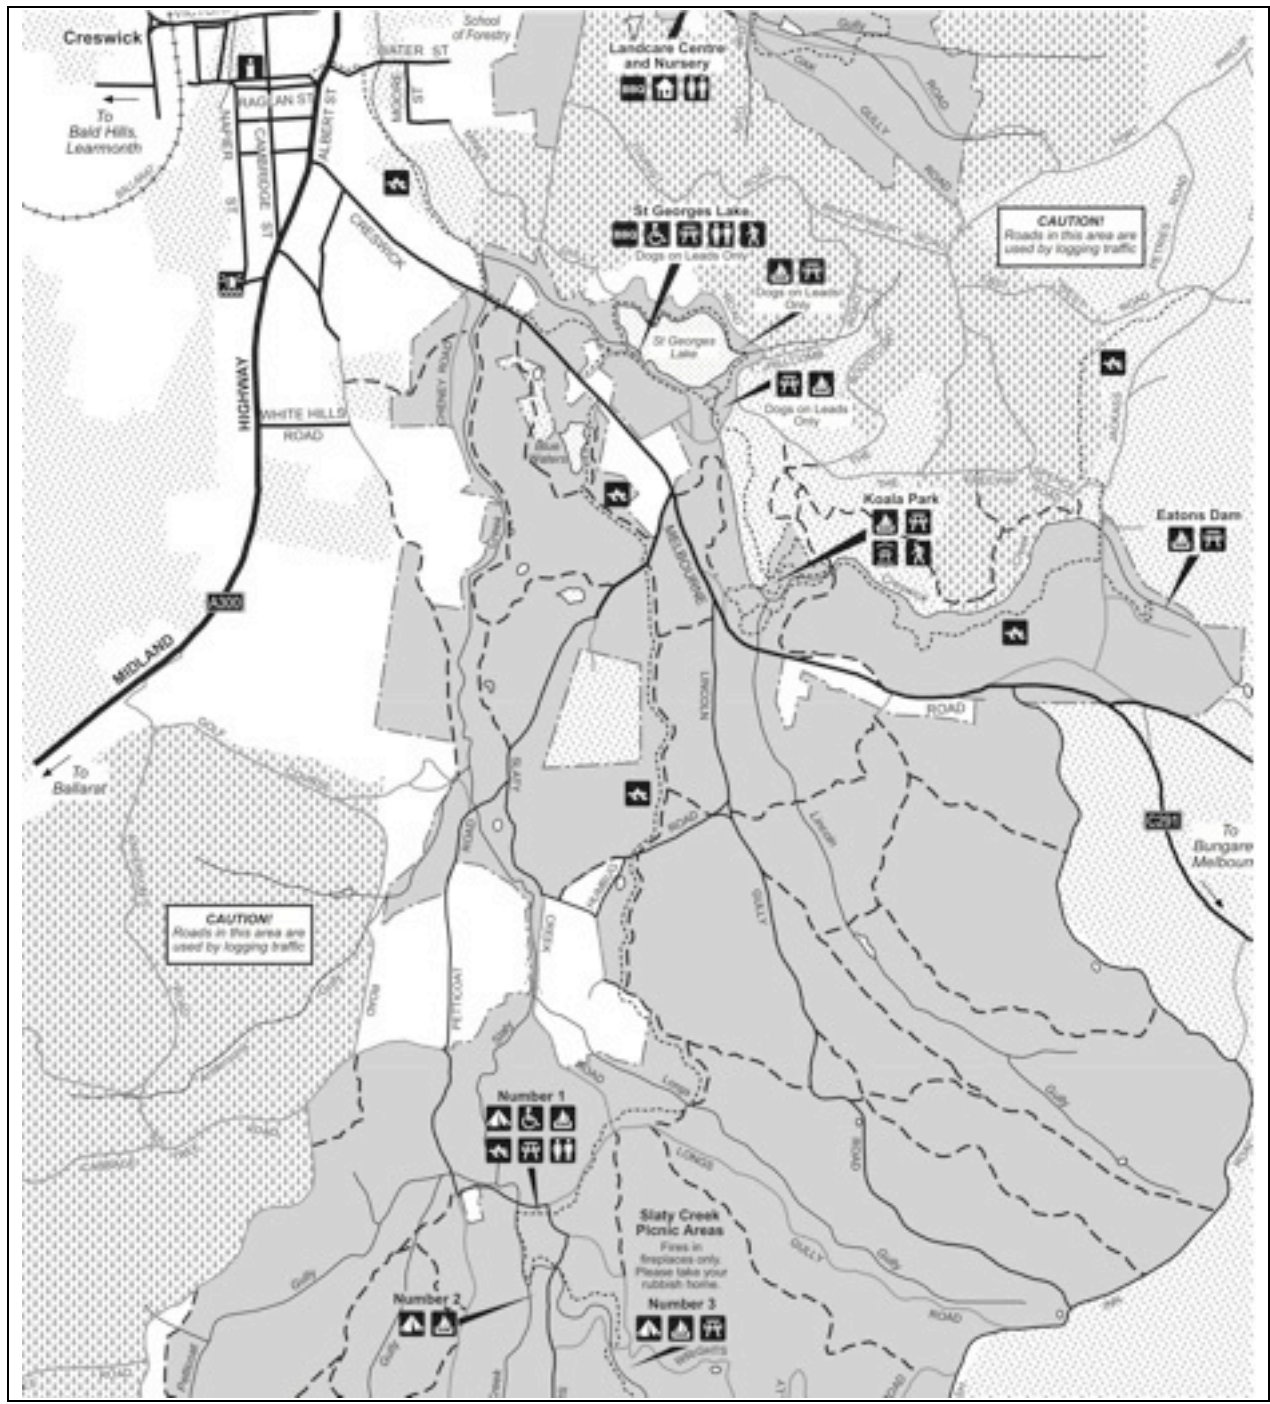

# Slaty Creek Duathlon

WAC  
**30**  
MAP

**Slaty Creek Picnic Area**  
Location:  
Slaty Creek Picnic Area.  
Campground 1  
Petticoat Road.  
Creswick Regional Park