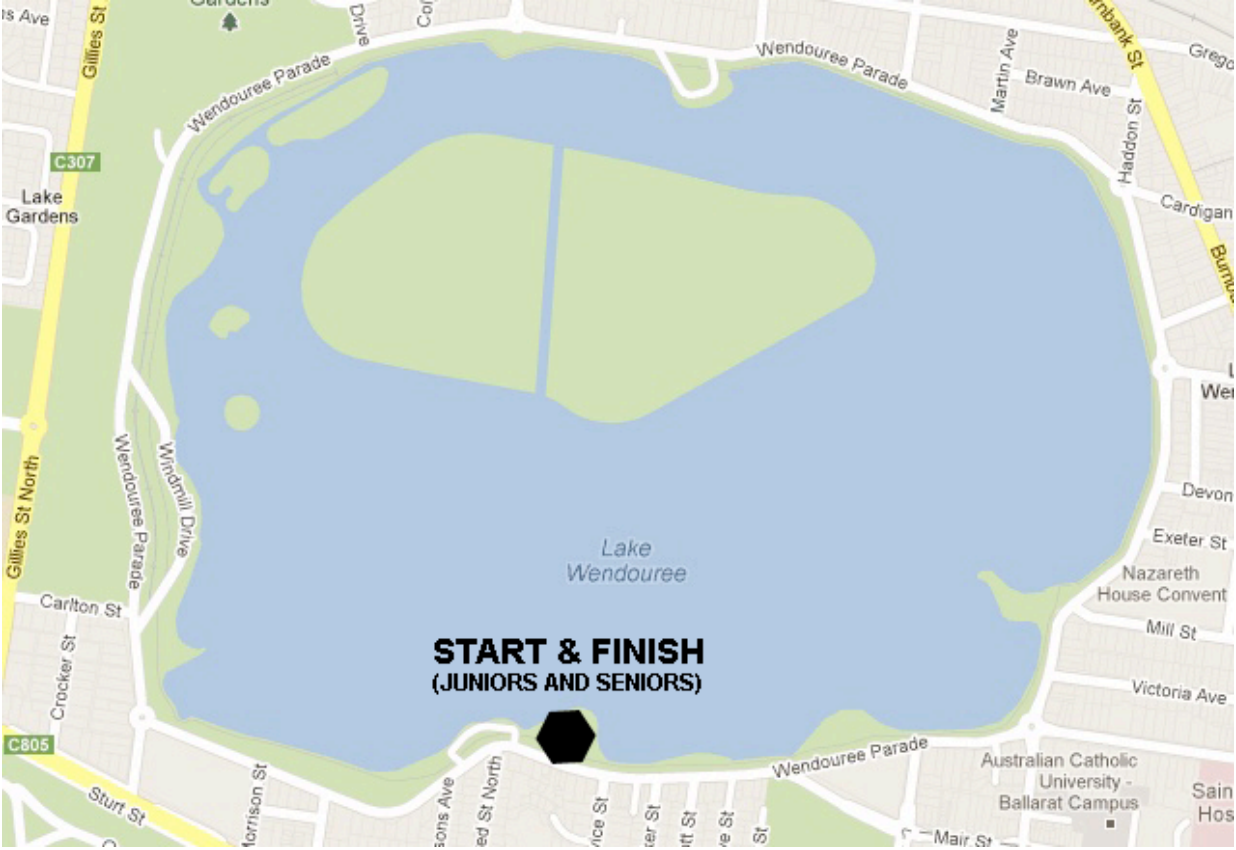

# BRAC - Moneghetti & Brisbane Lap of the Lake

WAC

**5**

MAP

**BRAC - Moneghetti & Brisbane Lap of the Lake**  
Start / finish: St Patrick Point, Lake Wendouree.