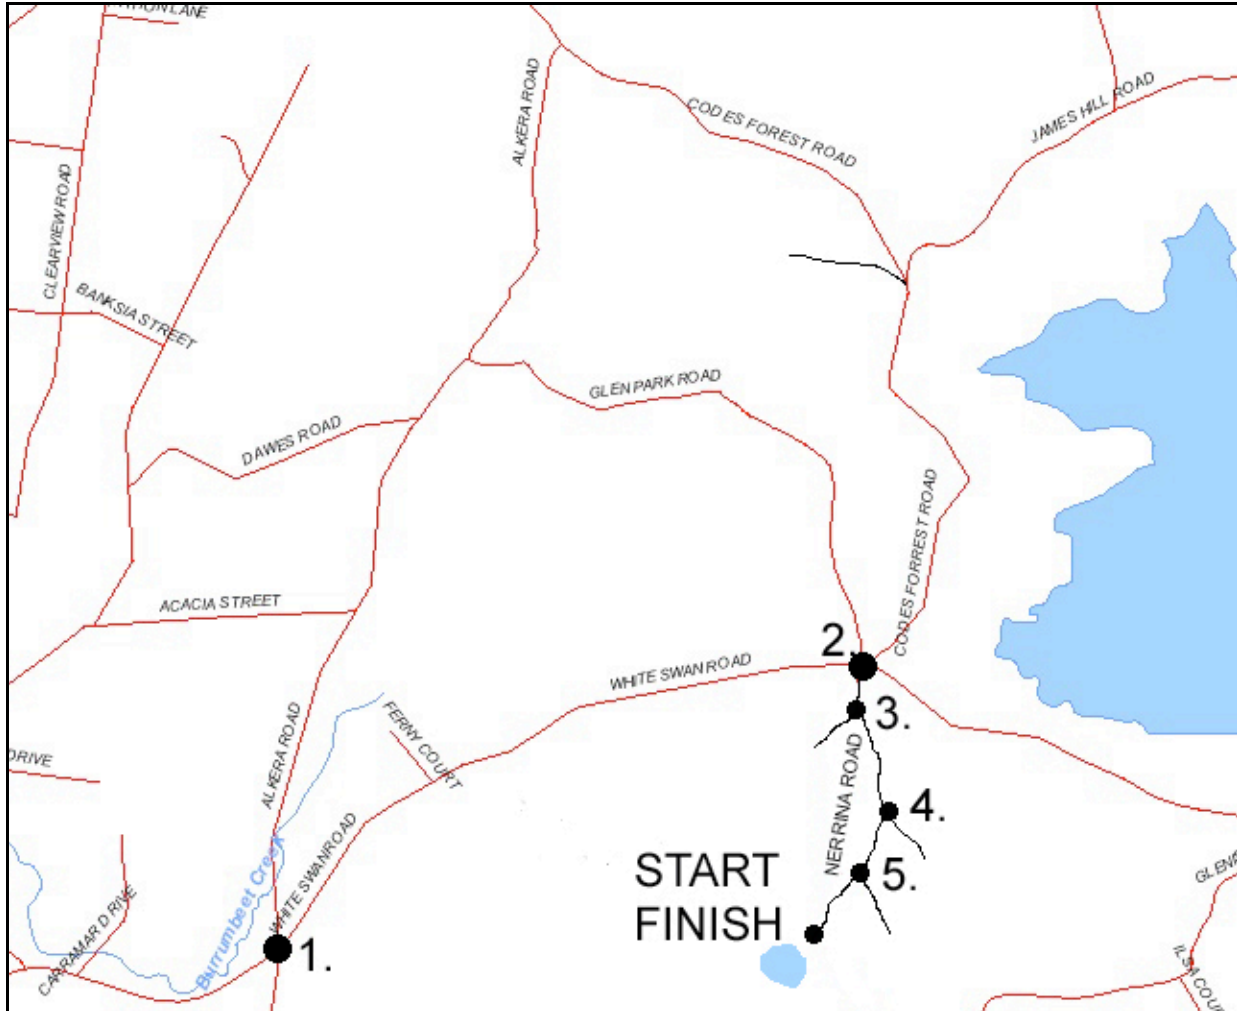

Pipeline Classic

Pipeline Classic

Location: Nuggety Dam, Nerrina Road, Glen Park.

Map references

- Drury's Ballarat Directory: 2 G6
- VicRoads: N/A

Directions:

- From east end of Norman Street, turn left onto Doots Road.
- Cross over the top of the Western Fwy. Keep on Doots Rd, and at top of hill veer left toward water towers onto Alkera Rd. Proceed to bottom of hill.
- (1) At stop sign, turn right onto White Swan Road. Go for 1.9 Km.
- (2) At "five ways" intersection, turn right onto Nerrina Road (uphill on an unsealed road with a small sign post.)
- (3) Go for 150m and keep left at the fork.
- (4) Go for 350m and keep right at the fork.
- (5) Go for 150m and keep right at the fork. 100m down bush track to the start / finish area.