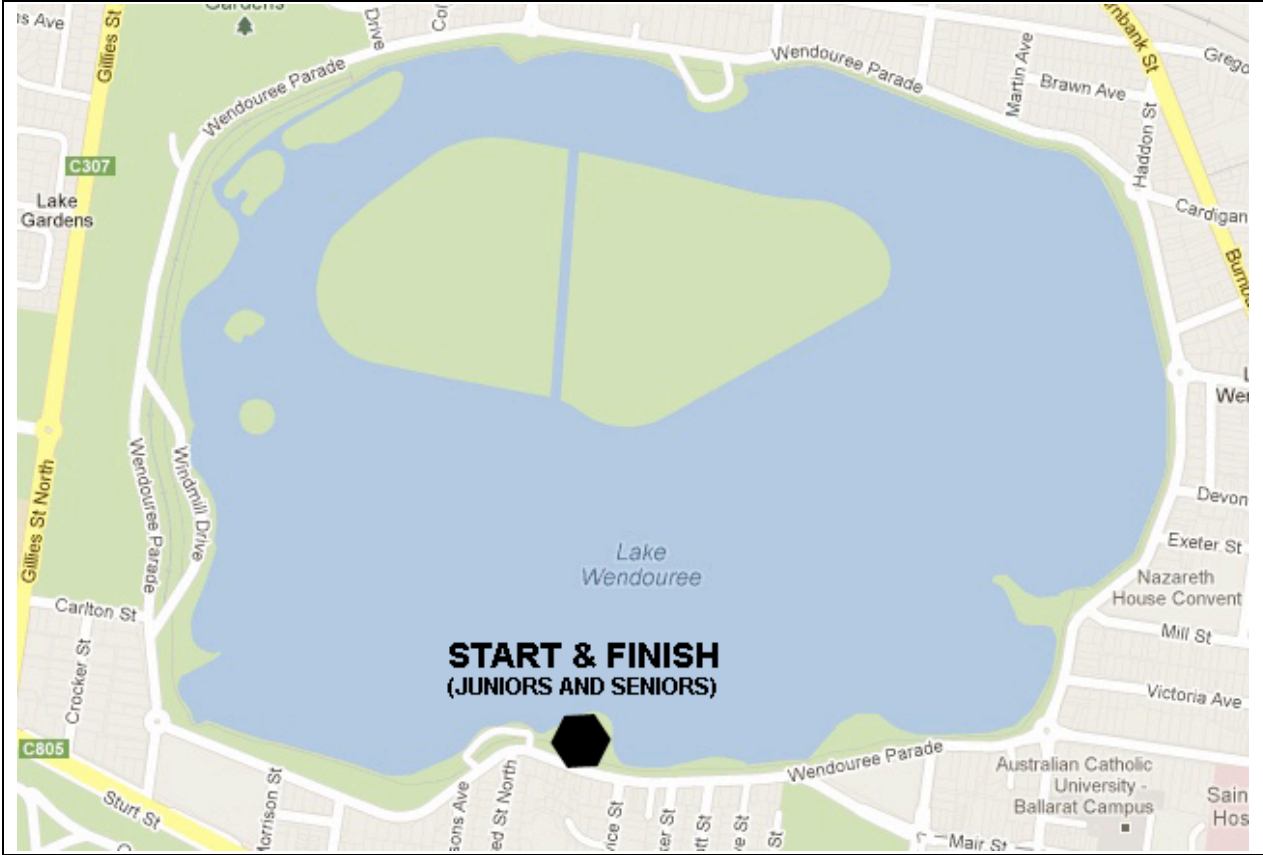

McCaulay Cup

WAC
25
MAP

McCaulay Cup
Location: Saint Patrick's Point, Lake Wendouree, Ballarat.