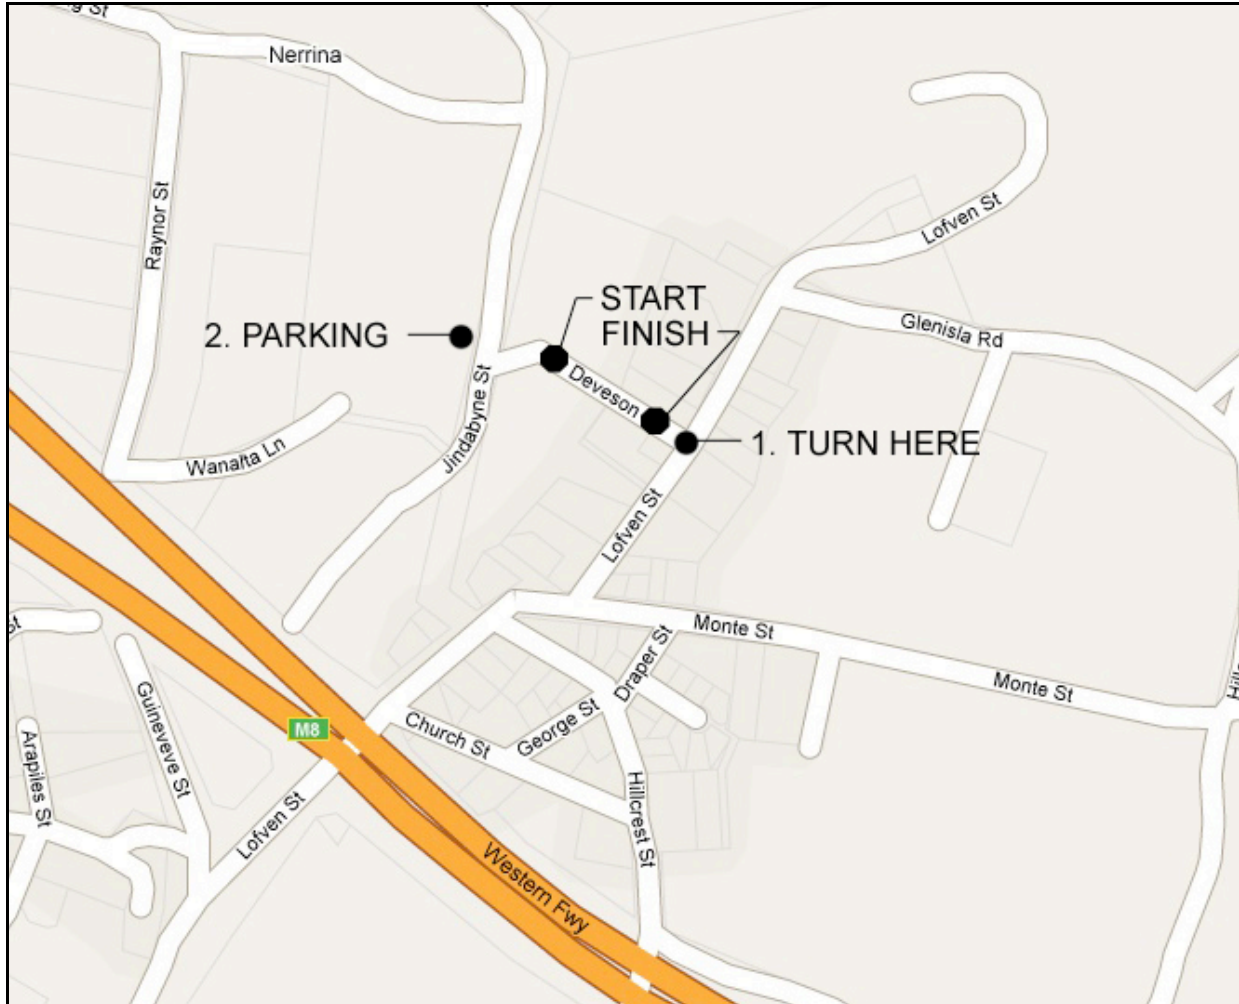

Kingsley Curtis Handicap

Kingsley Curtis Handicap

Location: Deveson Lane (off of Lofven St), Nerrina.

Map references

- Drury's Ballarat Directory: 10 H2
- VicRoads: 255 T8

Directions:

- (1) From Lofven Street, turn left onto Deveson Lane.
- (2) Car parking around corner from start / finish on Jindabyne Street.