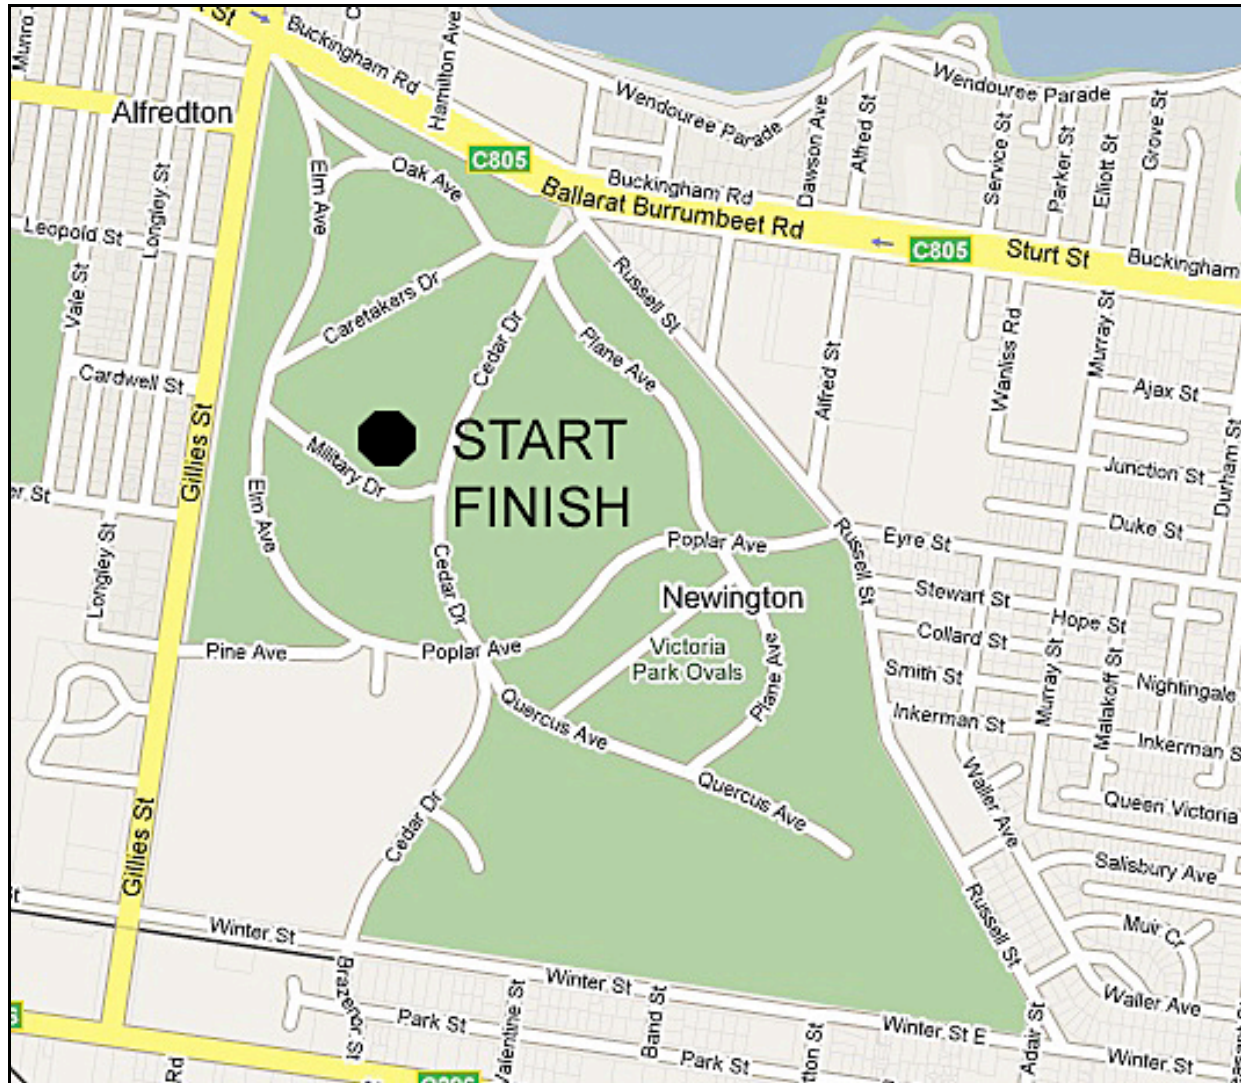

Club 5 Km Championship – Vic Park

WAC

3

MAP

Club 5 Km Championship – Vic Park

Location: Military Drive, Victoria Park, Ballarat.

Map references

- Drury's Ballarat Directory: 11 D6
- VicRoads: 254 F12

Directions: Enter Victoria Park from northwest corner on Gillies Street. Keep right at the fork. Go approx 500m and turn left onto Military Drive.