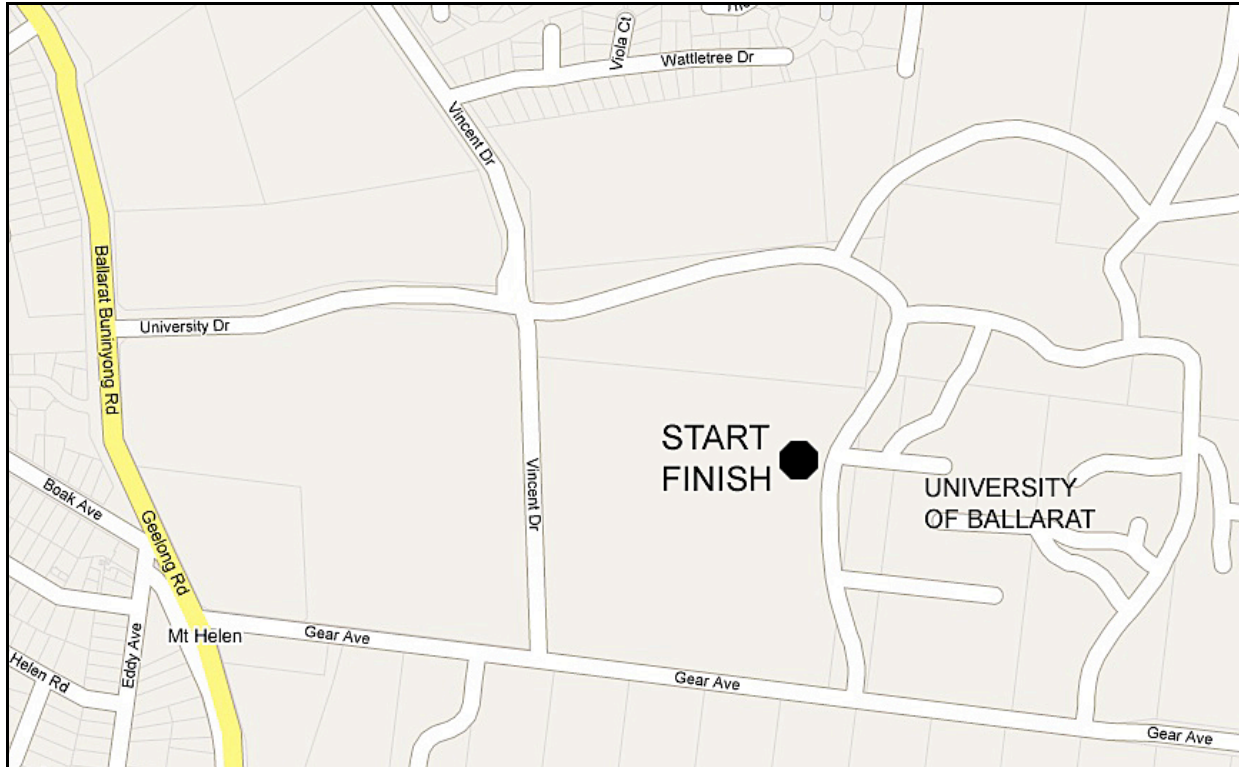

BRAC - Long Relays

BRAC - Long Relays

Location: University Drive, University of Ballarat, Mt Helen.

Map references

- Drury's Ballarat Directory: 18 B5
- VicRoads: 258 E4