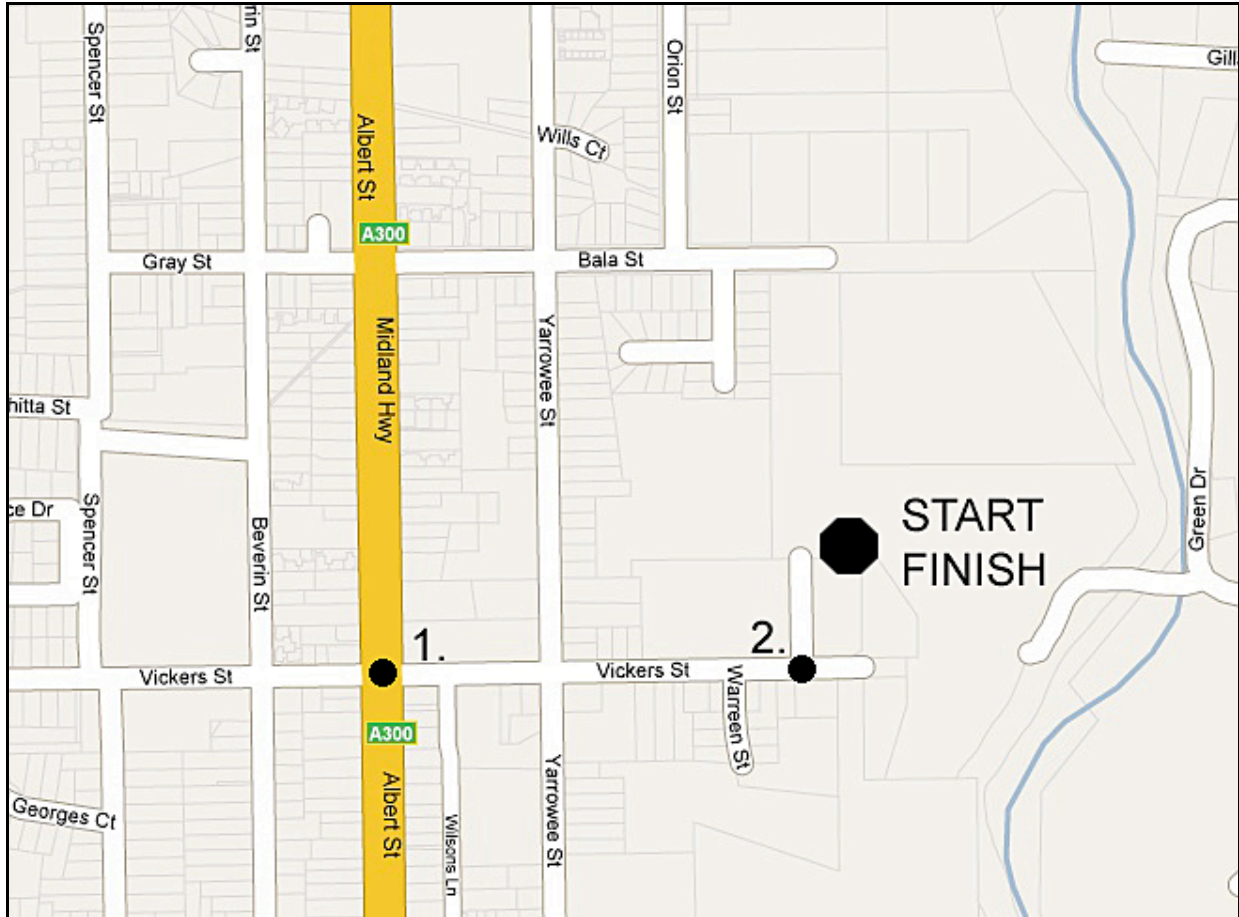

Sportworks Hit Out

Sportworks Hit Out

Location: Yuille's Station Park, Sebatopol.

Map references

- Drury's Ballarat Directory: 16 C5
- VicRoads: 256 K19

Directions:

- From Midland Hwy (Albert St) heading south from central Ballarat
- (1) turn east onto Vickers St. Go approx 300m.
- (2) turn left into Yuille's Station Park. Proceed approx 150m to start / finish.