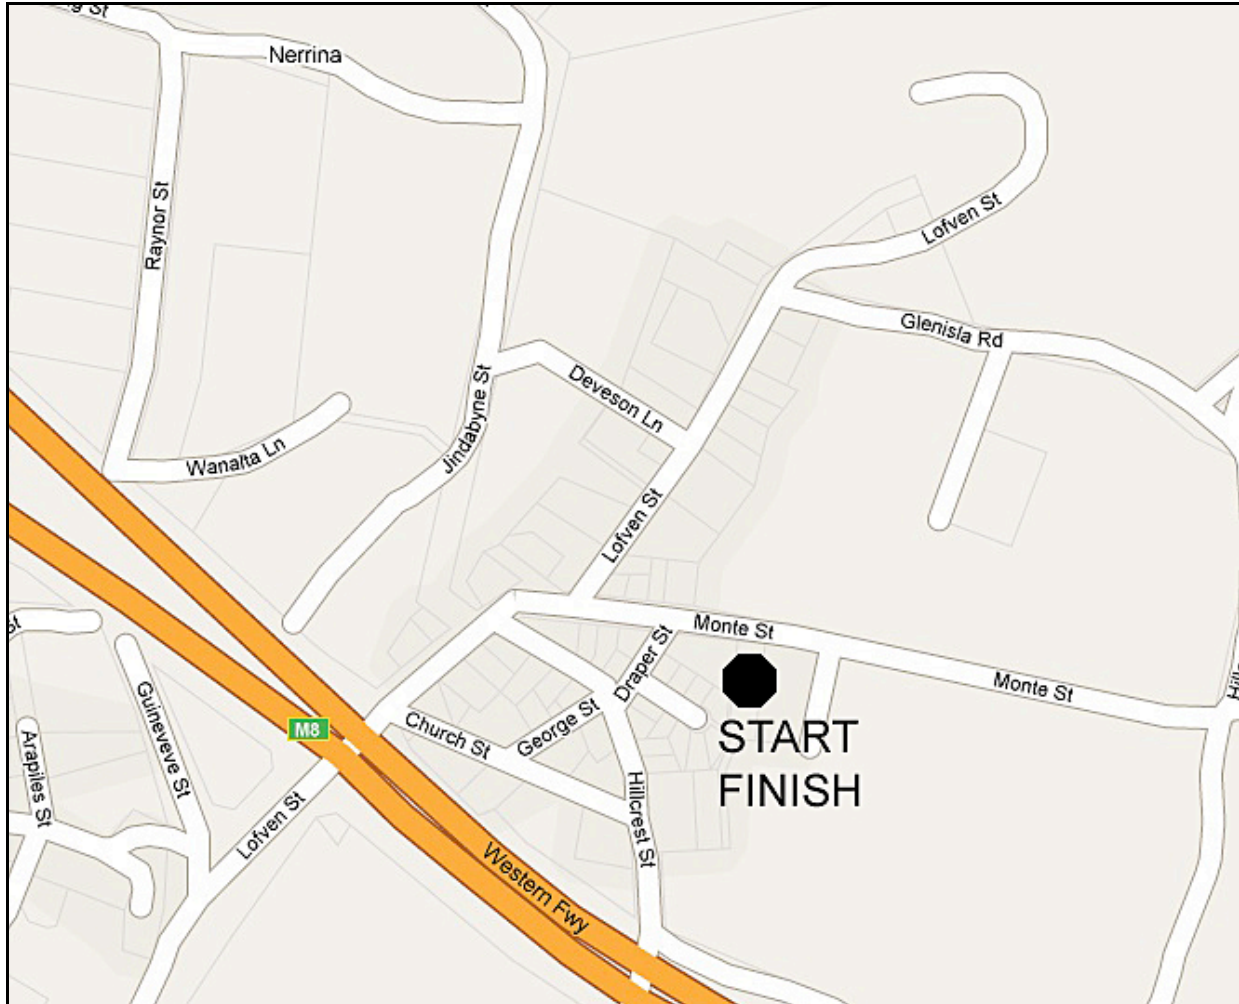

Double By-pass Run

Handicappers Handicap (Double by-pass Run)

Location: Little Bendigo School, Monte Street, Nerrina.

Map references

- Drury's Ballarat Directory: 10 J2
- VicRoads: 255 T8