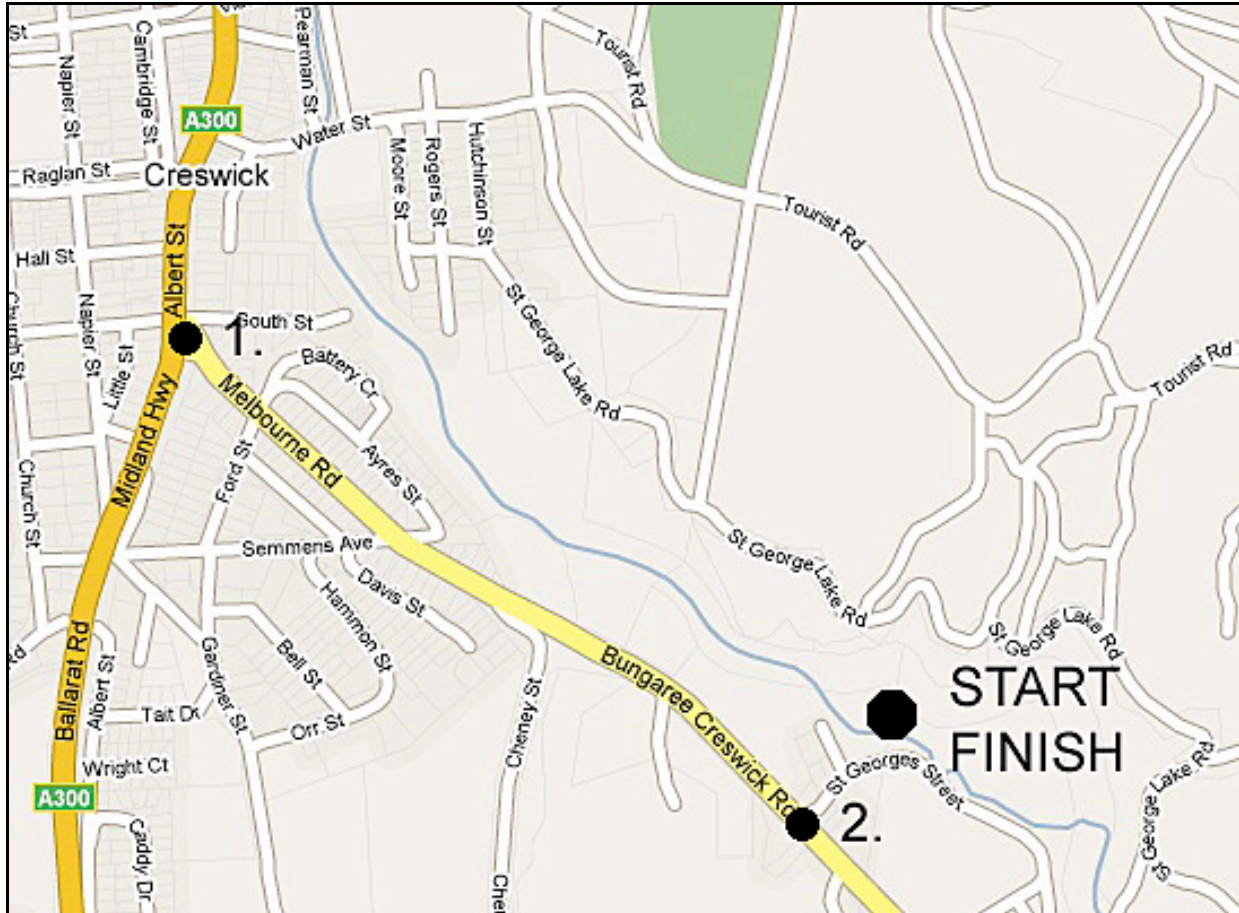

Don Briggs 3 Km

Don Briggs 3 Km

Location: St Georges Lake, Creswick.

Map references

- Drury's Ballarat Directory: 6 J7
- VicRoads: 249 Q 11

Directions:

- From the center of Creswick, go south on the Midland Hwy (Albert Street)
- (1) turn left onto the Melbourne Road / Bungaree-Creswick Road and go for approx 1.3 Km.
- (2) turn left onto St Georges Road.
- Proceed approx 300m to start / finish.