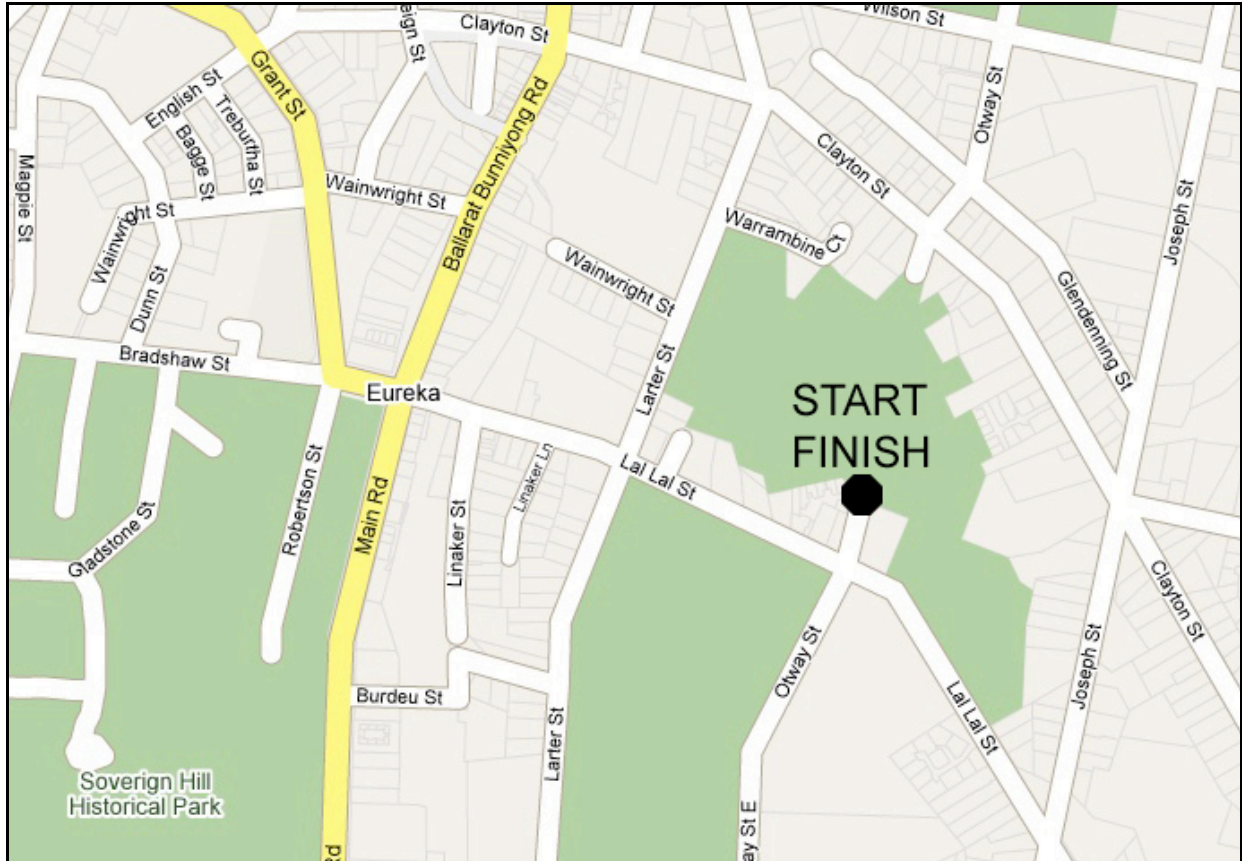

# Pack Run – Lake Esmond

WAC

2

MAP

## Pack Run – Lake Esmond

Location: Lal Lal Street.

Map references

- Drury's Ballarat Directory: 13 H4
- VicRoads: 257 P15

Directions:

- From Main Rd (near Sovereign Hill) Turn east onto Lal Lal St.
- Go through Larter St. Keep going another 200m
- Turn left (unmarked) into parking area and entrance to Lake Esmond area.