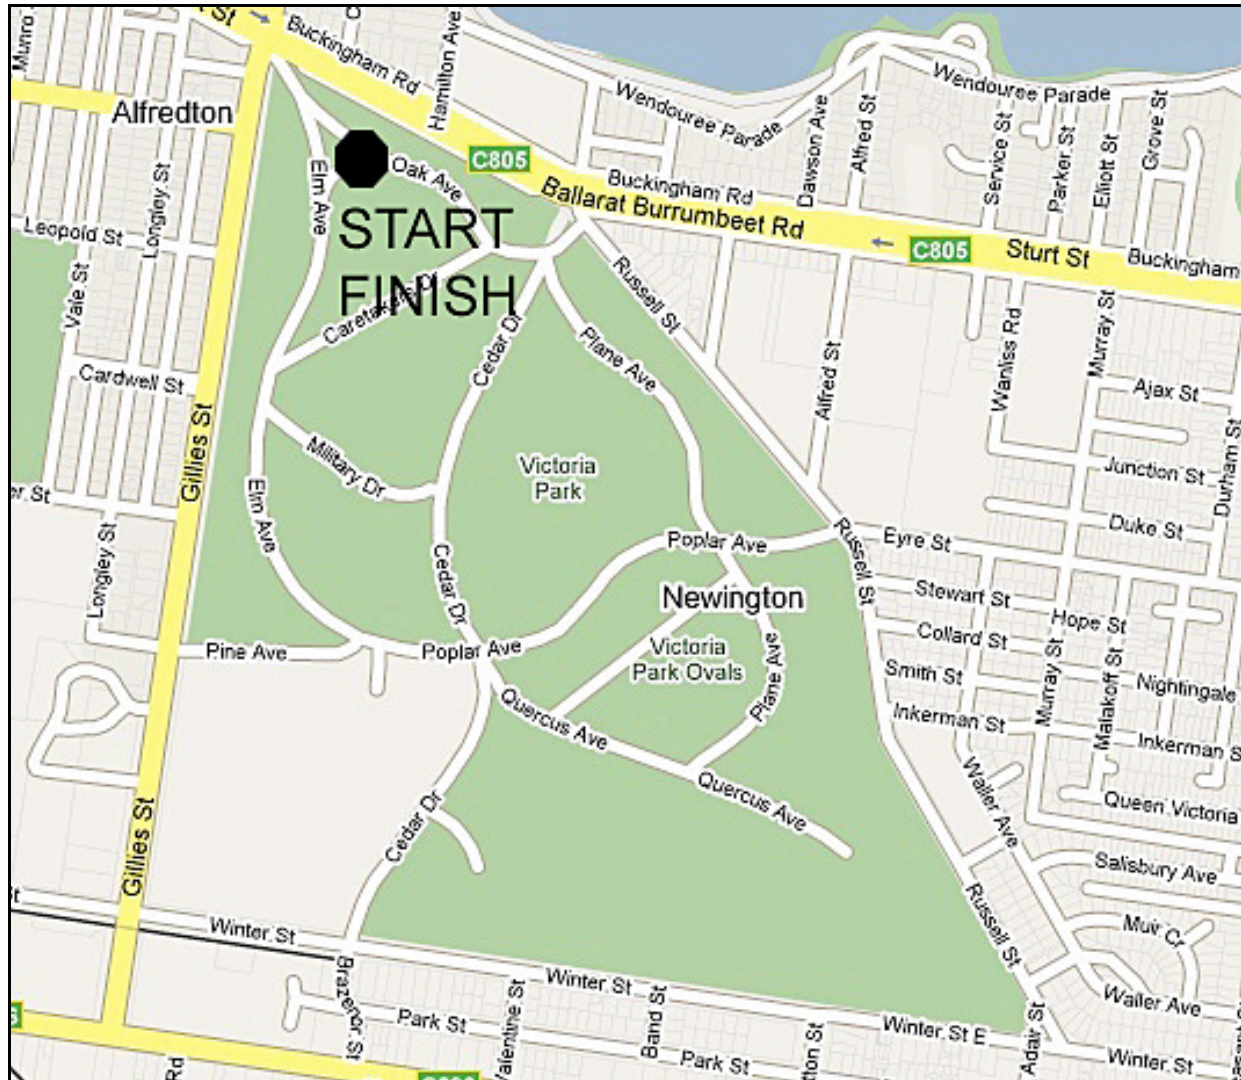

Vic Park Pursuit

WAC

4

MAP

Vic Park Pursuit

Location: Oak Avenue, Victoria Park, Ballarat (near BBQ area.)

Map references

- Drury's Ballarat Directory: 11 B7
- VicRoads: 254 F11

Directions: Access from service road along Sturt Street. Start / finish near BBQ area.